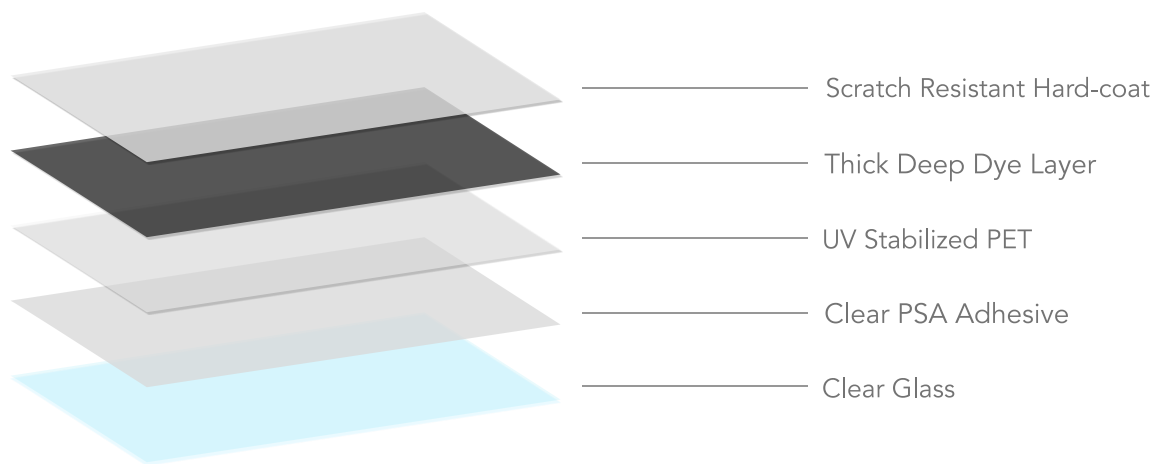

# Black

## TECHNICAL DATA SHEET

Autobahn Black is an entry-level window film that provides reliable protection and performance at an affordable price. In addition, this film is designed to offer privacy, UV protection, and glare reduction, making your car's interior more comfortable and your driving experience safer. Autobahn Black is an excellent choice for those who want the benefits of window film without breaking the bank.

## Product Characteristics

Product	VLT	Visible light reflectance	Shading Coefficient (SC)	Solar Absorption	Total Solar Energy Rejected	UV Rejection	IRR (1025 nm)	Glare Reduction	Adhesive Type	Thickness	Liner Orientation
Black 05	5%	6%	0.66	50%	43%	>99%	13%	94%	PSA	1.5 Mil	Out
Black 15	15%	6%	0.68	49%	42%	>99%	13%	83%	PSA	1.5 Mil	Out
Black 20	19%	6%	0.69	45%	39%	>99%	13%	79%	PSA	1.5 Mil	Out
Black 30	31%	6%	0.74	42%	36%	>99%	13%	66%	PSA	1.5 Mil	Out
Black 36	36%	6%	0.73	42%	35%	>99%	13%	63%	PSA	1.5 Mil	Out
Black 40	42%	6%	0.77	39%	34%	>99%	13%	54%	PSA	1.5 Mil	Out
Black 50	49%	6%	0.80	32%	30%	>99%	13%	46%	PSA	1.5 Mil	Out
Black 56	56%	6%	0.80	31%	29%	>99%	13%	41%	PSA	1.5 Mil	Out